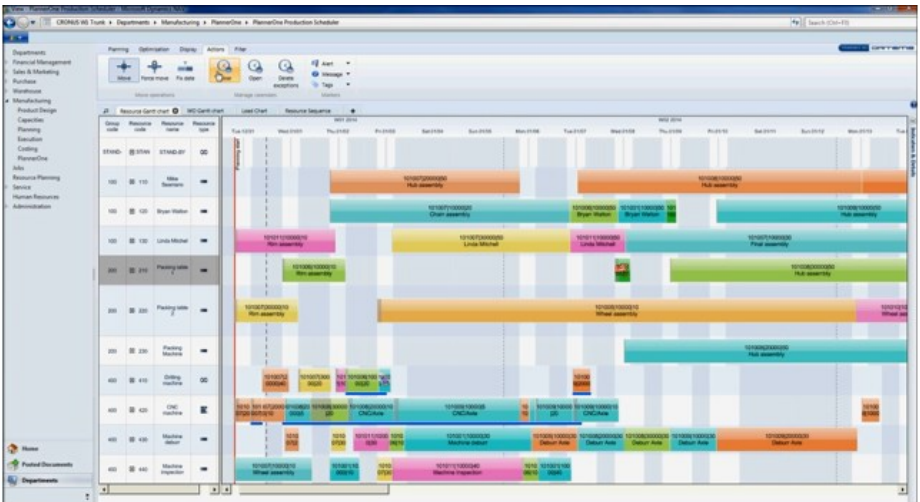

PlannerOne in ERP

This add-on works to give a graphical presentation of complex data residing in Microsoft Dynamics NAV, a world class ERP framework.

Every one associated with a manufacturing or project based organization focused on meeting customer requirements loves an easy but powerful graphical display of all associated data in ERP. It is true for the resource planner, the top management, sales force and also the supply chain manager.

What are we offering?

A world class ERP framework, Microsoft Dynamics NAV with PlannerOne add-on.

Ask for free diagnostic study

Our experienced and senior consultants will offer their assistance to articulate requirement, scope the solution and advice on all that it takes to get this solution going for you.

See a YouTube video to get a feel or ask us for a WebEx demo

Visit: <http://www.youtube.com/watch?v=E1i7drPI-Y0>.

Call Vinod on 09204066516 or write to info@samadhanindia.com for a WebEx demo.

“In a context where ERP systems keep gaining traction in companies, PlannerOne for Microsoft Dynamics NAV is the collaborative planning and scheduling component, which drives performance optimization into the core of the ERP”